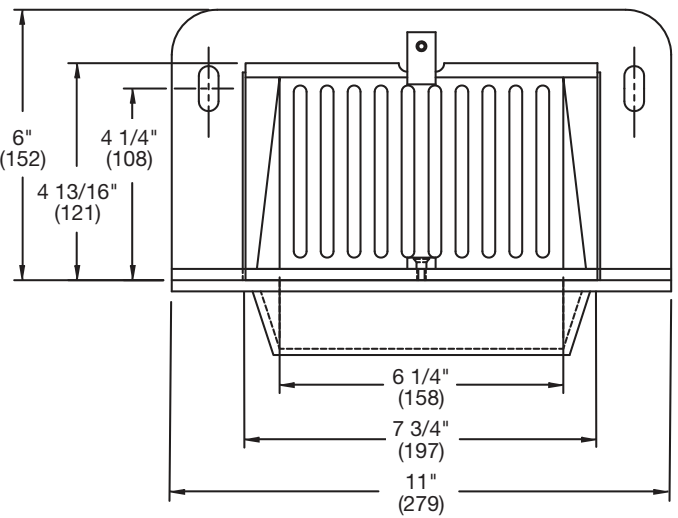

Engineering Specification

Job Name _____
 Job Location _____
 Engineer _____
 Approval _____
 Tag _____

Contractor _____
 Approval _____
 Contractor's P.O. No. _____
 Representative _____

RD-290 Scupper Drain with Flat Grate Specification

Watts RD-290 epoxy coated cast iron scupper drain with flashing clamp, secured flat grate, and no hub (standard) outlet.

Pipe Sizing		
Suffix	Description	
2	2"(51) Pipe Size	<input type="checkbox"/>
3	3"(76) Pipe Size	<input type="checkbox"/>
4	4"(102) Pipe Size	<input type="checkbox"/>
6	6"(152) Pipe Size	<input type="checkbox"/>

Free Area
Sq. In.
15

Pipe Size	No Hub		Threaded	
	A	B	A	B
2"(51)	5 1/8"(130)	6 1/2"(165)	2 3/4"(70)	6"(152)
3"(76)	4 1/2"(114)	5 3/4"(146)	2 3/4"(70)	5 3/8"(137)
4"(102)	4"(102)	5 1/8"(130)	2 3/4"(70)	4 7/8"(124)
6"(152)	3 1/2"(90)	4 13/16"(122)	N/A	N/A