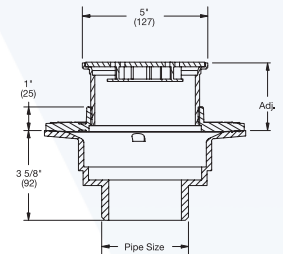

WSC-300-LR