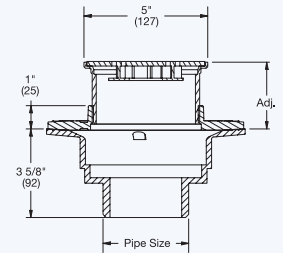

FD-1100-M-LR