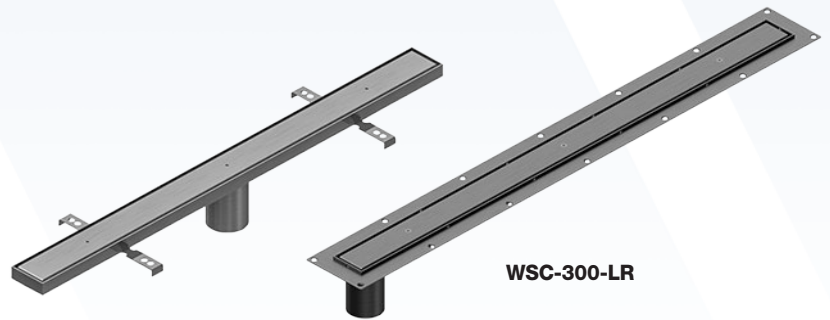

Ligature-Resistant Floor Drains & Shower Channel

For Correctional Institutions & Mental Health Facilities

- Stainless-steel construction
- Ligature resistant compliant design
- Cost competitive

FD-1100-A-LR

Floor Drain with Ligature Resistant Round Strainer

FD-1100-M-LR

Floor Drain with Ligature Resistant Square Strainer

Retrofits to existing WATTS FD-Series drains.

WSC-300-LR

Ligature Resistant Waterline Shower Channel

Available with center or end outlet.

FD-1100-A-LR

FD-1100-M-LR

WSC-300-LR

Learn More at
Watts.com