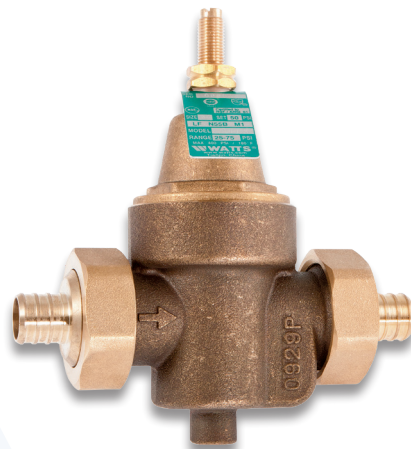

Ordering Code	Description
88009142	1/2 LFN45BM1-DU-PR-CEF
88009143	3/4 LFN45BM1-DU-PR-CEF
88009144	1 LFN45BM1-DU-PR-CEF
88009145	1 1/4 LFN45B-DU-PR-CEF
88009146	1 1/2 LFN45B-DU-PR-CEF
88009147	1/2 LFN55BM1-DU-PR-CEF
88009148	3/4 LFN55BM1-DU-PR-CEF
88009149	1 LFN55BM1-DU-PR-CEF
88009150	1 1/4 LFN55BDU-PR-CEF
88009151	1 1/2 LFN55BDU-PR-CEF
88009152	1/2 LF25AUB-DU-PR-CEF-Z3
88009153	3/4 LF25AUB-DU-PR-CEF-Z3
88009154	1 LF25AUB-DU-PR-CEF-Z3
88009155	1 1/4 LF25AUB-DU-PR-CEF-Z3
88009156	1 1/2 LF25AUB-DU-PR-CEF-Z3
88009158	3/4 LFN45BM1-DU-PR-PEX
88009159	1 LFN45BM1-DU-PR-PEX
88009163	3/4 LFN55BM1-DU-PR-PEX
88009164	1 LFN55BM1-DU-PR-PEX
88009168	3/4 LF25AUB-DU-PR-PEX-Z3
88009169	1 LF25AUB-DU-PR-PEX-Z3

LFN55-BM1-DU-PEX