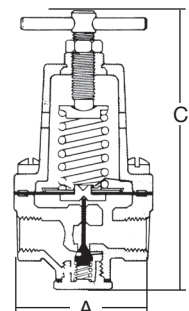

Features

- Rugged forged brass body
- Tee handle adjustment
- Oversized orifice

Models

26A 2-way regulator
263A 3-way regulator

Materials

Body: Brass
 Spring Cage: Aluminum
 Disc: Buna-N stainless steel
 Diaphragm: Reinforced Buna-N

Options

- G Pressure gauge
- SS All stainless steel construction
- X Slotted adjusting screw

Watts product specifications in U.S. customary units and metric are approximate and are provided for reference only. For precise measurements, please contact Watts Technical Service. Watts reserves the right to change or modify product design, construction, specifications, or materials without prior notice and without incurring any obligation to make such changes and modifications on Watts products previously or subsequently sold.

26A
2-Way

263A
3-Way

Capacity

Dimensions – Weights

Model	Size (DN)		A		C		Weight	
	in.	mm	in.	mm	in.	mm	lbs	kgs
26A	1/8	3	2 1/8	54	4 3/8	111	1	.45
26A/263A	1/4	8	2 1/8	54	4 3/8	111	1	.45
26A/263A	3/8	10	2 1/8	54	4 3/8	111	1	.45
26A/263A	1/2	15	2 1/8	54	4 3/8	111	1	.45