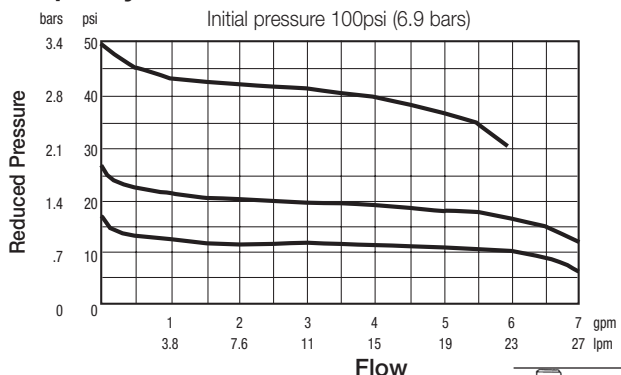

Capacity

Dimensions – Weights

Model	Size (DN)		A		C		Weight	
	in.	mm	in.	mm	in.	mm	lbs	kgs
26A	1/8	3	2 1/8	54	4 3/8	111	1	.45
26A/263A	1/4	8	2 1/8	54	4 3/8	111	1	.45
26A/263A	3/8	10	2 1/8	54	4 3/8	111	1	.45
26A/263A	1/2	15	2 1/8	54	4 3/8	111	1	.45

USA: 815 Chestnut St., No. Andover, MA 01845-6098; www.watts.com
Canada: 5435 North Service Rd., Burlington, ONT. L7L 5H7; www.wattscanada.ca