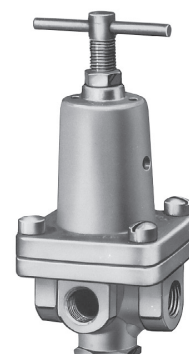

Small Pressure Regulators

Sizes: 26A: 1/8" – 1/2" (3 – 15mm)
263A: 1/4" – 1/2" (8 – 15mm)

Series 26A, 263A Small Pressure Regulators are general purpose pressure regulators for water and no. 2 fuel oil. These regulators are ideal for use in beverage dispensers, ice cube machines, paint sprayers, humidifiers and other similar applications.

Features

- Rugged forged brass body
- Tee handle adjustment
- Oversized orifice

Models

26A 2-way regulator
263A 3-way regulator

Materials

Body: Brass
 Spring Cage: Aluminum
 Disc: Buna-N stainless steel
 Diaphragm: Reinforced Buna-N

26A
2-Way

263A
3-Way

Capacity

Dimensions – Weights

Model	Size (DN)		A		C		Weight	
	in.	mm	in.	mm	in.	mm	lbs	kgs
26A	1/8	3	2 1/8	54	4 3/8	111	1	.45
26A/263A	1/4	8	2 1/8	54	4 3/8	111	1	.45
26A/263A	3/8	10	2 1/8	54	4 3/8	111	1	.45
26A/263A	1/2	15	2 1/8	54	4 3/8	111	1	.45