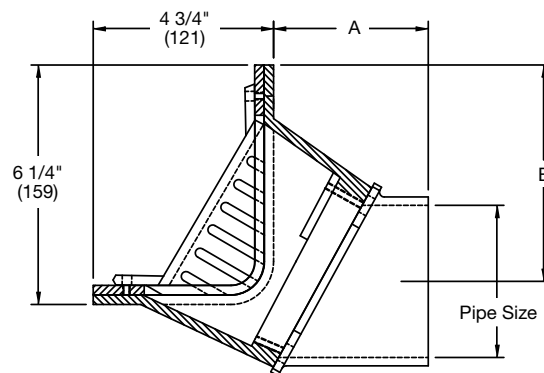

Representative _____

RD-270 Scupper Drain with Angle Grate Specification

Watts RD-270 epoxy coated cast iron scupper drain with flashing clamp, secured grate, and no hub (standard) outlet.

Call customer service if you need assistance with technical details.

Pipe Sizing		
Suffix	Description	
2	2"(51) Pipe Size	<input type="checkbox"/>
3	3"(76) Pipe Size	<input type="checkbox"/>
4	4"(102) Pipe Size	<input type="checkbox"/>
6	6"(152) Pipe Size	<input type="checkbox"/>

Free Area Sq. In.
15

Pipe Size	No Hub		Threaded	
	A	B	A	B
2"(51)	5 1/8"(130)	6 1/2"(165)	2 3/4"(70)	6"(152)
3"(76)	4 1/2"(114)	5 3/4"(146)	2 3/4"(70)	5 3/8"(137)
4"(102)	4"(102)	5 1/8"(130)	2 3/4"(70)	4 7/8"(124)
6"(152)	3 1/2"(90)	4 13/16"(122)	N/A	N/A