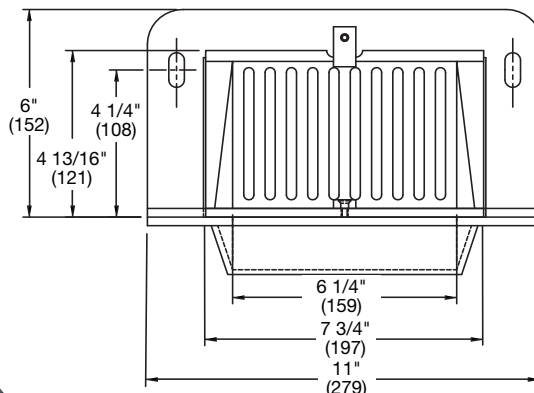

Representative _____

RD-270 Scupper Drain with Angle Grate Specification

Watts RD-270 epoxy coated cast iron scupper drain with flashing clamp, secured grate, and no hub (standard) outlet.

Call customer service if you need assistance with technical details.

Pipe Sizing		
Suffix	Description	
2	2"(51) Pipe Size	<input type="checkbox"/>
3	3"(76) Pipe Size	<input type="checkbox"/>
4	4"(102) Pipe Size	<input type="checkbox"/>
6	6"(152) Pipe Size	<input type="checkbox"/>

Free Area Sq. In.
15

Pipe Size	No Hub		Threaded	
	A	B	A	B
2"(51)	5 1/8"(130)	6 1/2"(165)	2 3/4"(70)	6"(152)
3"(76)	4 1/2"(114)	5 3/4"(146)	2 3/4"(70)	5 3/8"(137)
4"(102)	4"(102)	5 1/8"(130)	2 3/4"(70)	4 7/8"(124)
6"(152)	3 1/2"(90)	4 13/16"(122)	N/A	N/A